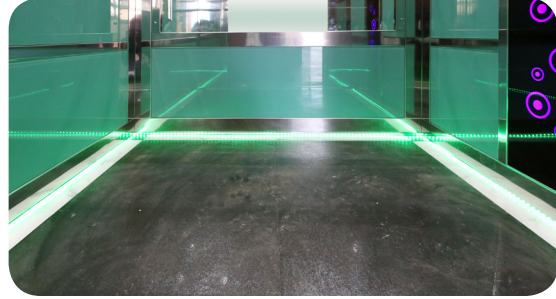

TR

KAPLAMA	: Yatay Döşeme Turkuaz Cam
AKSESUAR	: Ayna Paslanmaz
TAVAN	: Spot Led
TABAN	: Star Galaksi Granit
AYNA	: Yarım Boy
KÜPEŞTE	: Satine Paslanmaz

EN

WALL COVER	: Turquoise Glass Tiled Horizontally
ACCESSORIES	: Mirror Stainless
CEILING	: Spotted led
FLOOR	: Star Galaxy Granite Tile
MIRROR	: Half Size
HANDRAILS	: Satinated Stainless