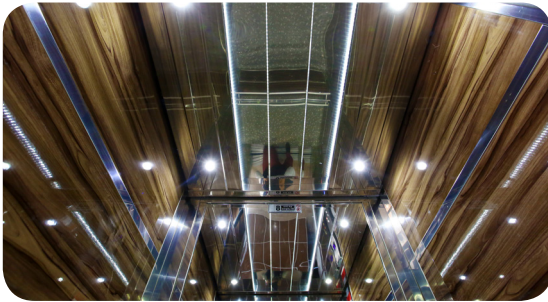

TR

KAPLAMA	: 627 High Gloss Mdf Milano Ceviz
AKSESUAR	: Ayna Paslanmaz
TAVAN	: Lazer Kesim
TABAN	: Dekoratif PVC
AYNA	: Yarım Boy
KÜPEŞTE	: Satine Paslanmaz

EN

WALL COVER	: 627 High Gloss Mdf Milano Walnut
ACCESSORIES	: Mirror Stainless
CEILING	: Laser Cut
FLOOR	: Decorative PVC
MIRROR	: Half Size
HANDRAILS	: Satinated Stainless