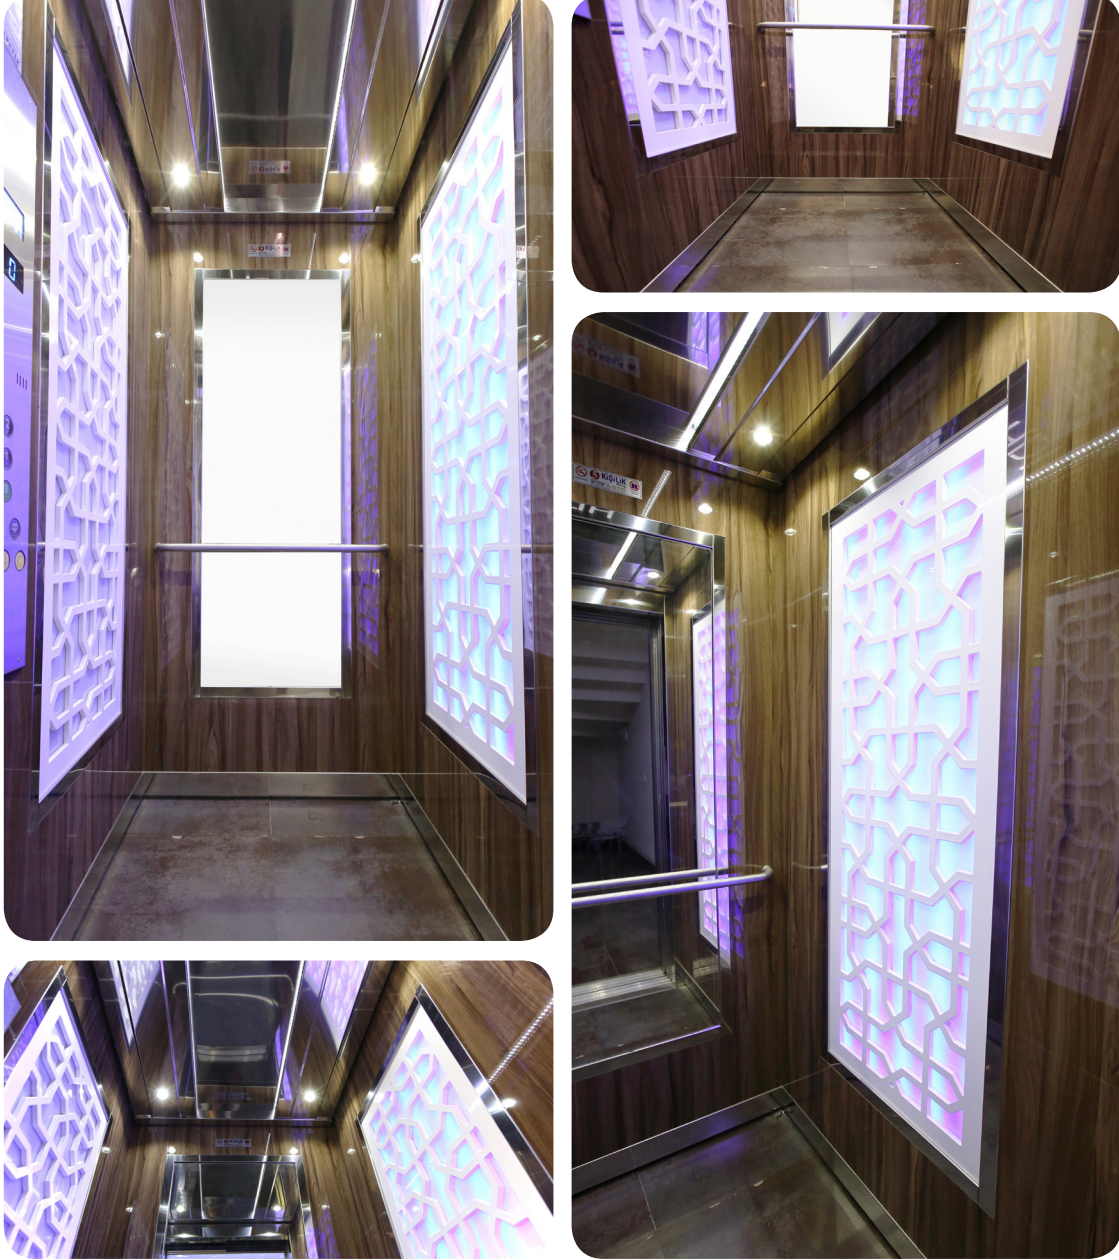

TR

KAPLAMA	:	<i>Cnc Kesim Lake Boya & Işıklı</i>
AKSESUAR	:	<i>Ayna Paslanmaz</i>
TAVAN	:	<i>Spot Led</i>
TABAN	:	<i>Star Galaksi Granit</i>
AYNA	:	<i>Yarım Boy</i>
KÜPEŞTE	:	<i>Satine Paslanmaz</i>

EN

WALL COVER	:	<i>Cnc Cut Lacquered Painted & Lighted</i>
ACCESSORIES	:	<i>Mirror Stainless</i>
CEILING	:	<i>Spotted Led</i>
FLOOR	:	<i>Star Galaxy Granite Tile</i>
MIRROR	:	<i>Half Size</i>
HANDRAILS	:	<i>Satinated Stainless</i>