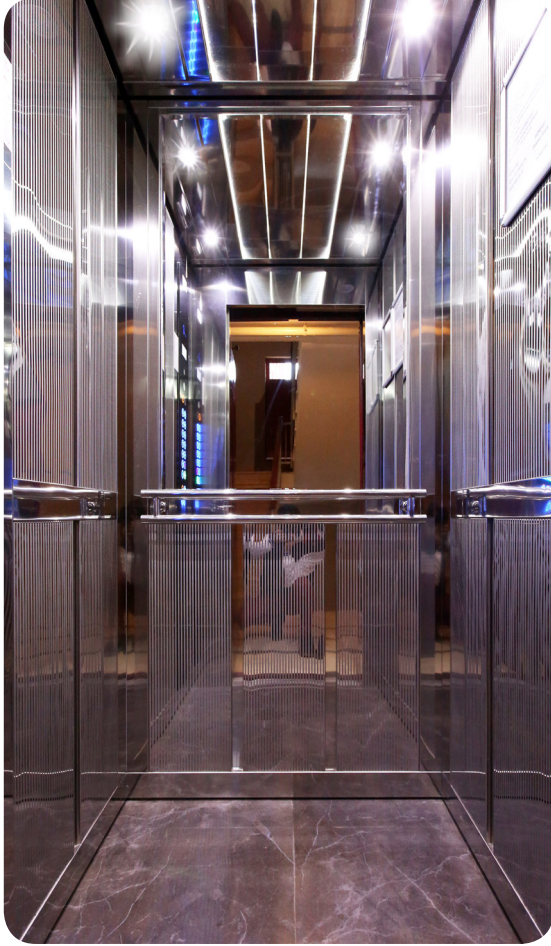

TR

KAPLAMA	: DB-016 Dekoratif Paslanmaz
AKSESUAR	: Ayna Paslanmaz
TAVAN	: Spot Led
TABAN	: Dekoratif Seramik
AYNA	: Yarım Boy
KÜPEŞTE	: Satine Paslanmaz

EN

WALL COVER	: DB-016 Decorative Stainless
ACCESSORIES	: Mirror Stainless
CEILING	: Spotted Led
FLOOR	: Decorative Ceramic Tile
MIRROR	: Half Size
HANDRAILS	: Satinated Stainless