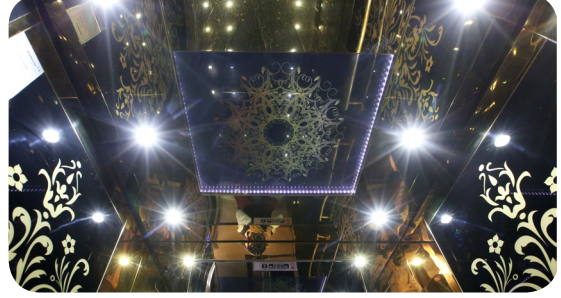

TR

KAPLAMA	: Kumlamalı Cam
AKSESUAR	: Sarı Ayna Paslanmaz
TAVAN	: Resimli Spot
TABAN	: Star Galaksi Granit
AYNA	: Tam Boy
KÜPEŞTE	: Satine Paslanmaz

EN

WALL COVER	: Roughed Glass
ACCESSORIES	: Gold Mirror Stainless
CEILING	: Picture Spot Light
FLOOR	: Star Galaxy Granite Tile
MIRROR	: Full Size
HANDRAILS	: Satinated Stainless