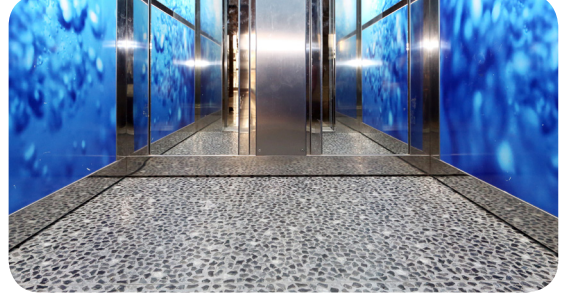

2

39

TR

KAPLAMA	: Parçalı Laminat Üstü Resimli Baskı
AKSESUAR	: Ayna Paslanmaz
TAVAN	: Spot Led
TABAN	: Dekoratif PVC
AYNA	: İki Parça Tam Boy
KÜPEŞTE	: Satine Paslanmaz

EN

WALL COVER	: Multipartite Picture Printed Laminate Flooring
ACCESSORIES	: Mirror Stainless
CEILING	: Spotted Led
FLOOR	: Decorated PVC
MIRROR	: Two Pieces-Full Size
HANDRAILS	: Satinated Stainless